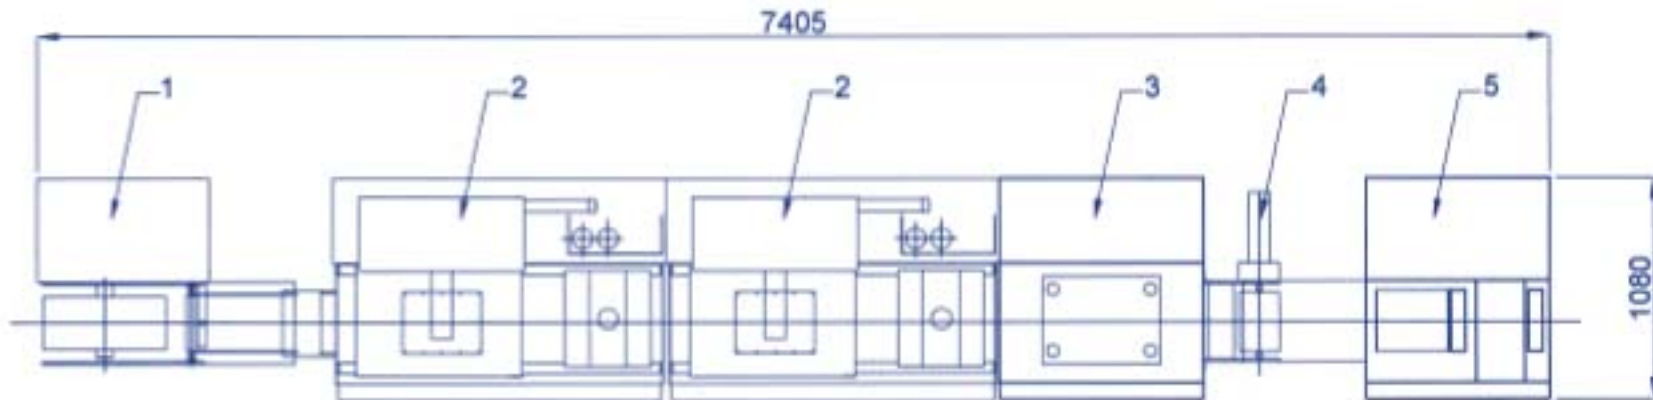

CONFIGURATIONS AVAILABLE

- ▶ 2 configurations single web width 260 mm (working area 250 mm x 250 mm).

- Version 1 : 2 colors + Die cutting.